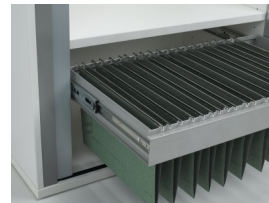

STEEL TAMBOUR

Profile Steel storage units are designed and constructed with care, and are of the highest quality to ensure longevity and durability in your office. Keep your work space tidy and your documents safe and secure.

Features:

- Fully lockable
- Easy clean
- Powder coat finish
- Height adjustable shelves
- Heavy duty steel case
- Levelling glides that can be adjusted from the inside of the cabinet
- 5 year warranty

Options:

- Other colours available to order
- Melteca end panels and top
- Planter boxes
- Matching caddy units
- File drawers

Specifications:

- Available in 1200mm or 900mm Wide
- Available in 1015mm, 1215mm or 2015mm High
- 450mm Deep