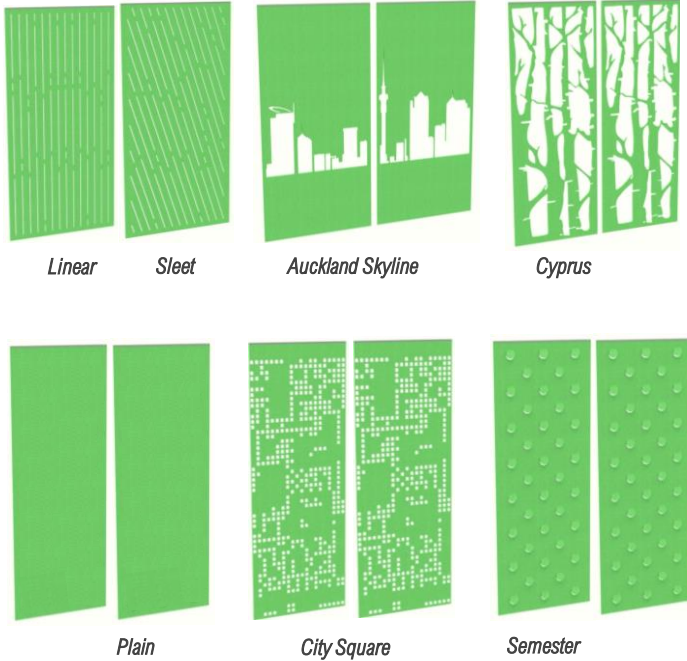

Canyon

Drop Screen

Canyon - Light and breezy, space defining acoustic screens.

Manufactured from 12mm E-Panel, with a 0.4NRC sound absorption rating, this minimises noise and distraction in the office, while maintaining a sense of light and openness. This fixture does not only quieten your office but adds design and beauty as well. The Canyon Drop screens are perfect for space definition in your workspace and offer a unique acoustic benefit between different areas as well.

Design Options