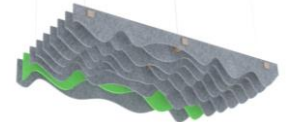

Stratus Rhythm Cloud