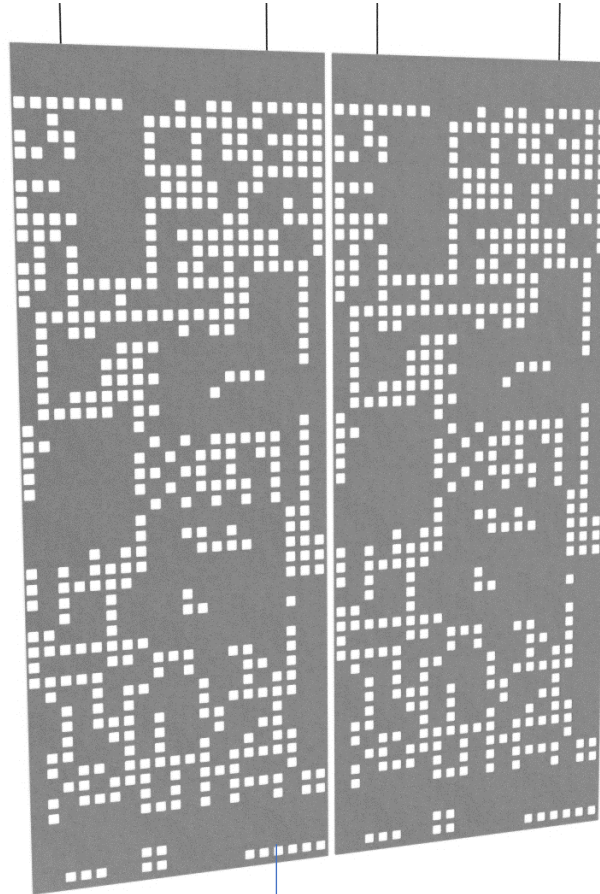

## Drop Screen

**Canyon - Light and breezy, space defining acoustic screens.**

Manufactured from 12mm E-Panel, with a 0.4NRC sound absorption rating, this minimises noise and distraction in the office, while maintaining a sense of light and openness. This fixture does not only quieten your office but adds design and beauty as well. The Canyon Drop screens are perfect for space definition in your workspace and offer a unique acoustic benefit between different areas as well.

### Design Options

### Sizes

- 2400 x 900 x 12mm
- 2400 x 1200 x 12mm
- 24mm thickness also available (NRC 0.70)

Custom Designs  
Made in NZ to your design