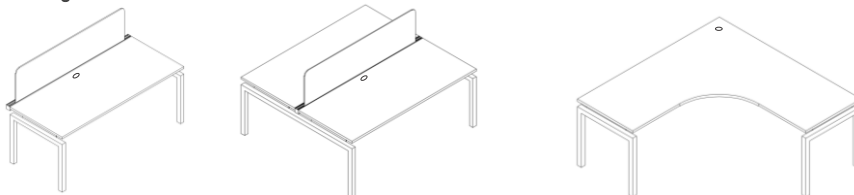

C30

- Pinnable, upholstered screen.
- Powdercoated frame.

Tops

- Commercial-grade 25mm worksurfaces finished in a wide range of melamine colors with matching PVC edge
- Optional laser clashing technology available.
- Optional shark-nose edge.

Cable tray

- Extendable integrated table tray is included (75x75mm)
- Optional soft wiring and data mount

Configurations

QS White (stocked board)				
Commercial plain	Storm	Bright	Snowdrift	Warm White
Commercial woodgrain	Silver Strata	NZ Tawa	Affinity Maple	Dark Oak
256 Custom colours	<ul style="list-style-type: none"> - Melteca - Prime Panels - Melamine 			
Special finishes	<ul style="list-style-type: none"> - HPL, Stone, Veneer 			

Desks:

- 1200mm x 800mm - 1600mm x 800mm - 1800mm x 800mm
- Length range from 1000mm to 2400mm - Rectangular depth: From 700mm

Workstations:

- 1800mm x 1800mm x 700mm deep
- Custom sizes available.