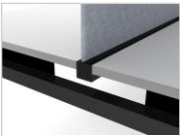

Features

- Strong powder coated steel structure
- Heavy duty welded frame with flush ground ends
- Tops and screens made in New Zealand
- Fully customizable

Sturdy Welded Frame

- Frames are available in your choice of Black, White powdercoat finish.
- Levelling feet
- 50x50mm Square steel legs
- Side by side configurations available as well

Screen selection

E-Screen back mount

- Available in 12 E-panel colors
- Under-desk mount brackets
- 0.40 NRC Sound absorption
- Standard 50mm in from each end

Docking rail

- Screen available in 12 colors
- Shelves and paperslots to fit docking rail