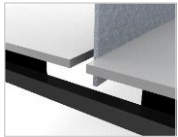

Features

- Strong powder coated steel structure
- Heavy duty welded frame with flush ground ends
- Tops and screens made in New Zealand
- Fully customizable

Sturdy Welded Frame

- Frames are available in your choice of Black, White powdercoat finish.
- Levelling feet
- 50x50mm Square steel legs
- Side by side configurations available as well

Screen selection

E-Screen back mount

- Available in 12 E-panel colors
- Under-desk mount brackets
- 0.40 NRC Sound absorption
- Standard 50mm in from each end

Docking rail

- Screen available in 12 colors
- Shelves and paperslots to fit docking rail

C30

- Pinnable, upholstered screen.
- Powdercoated frame.

Tops

- Commercial-grade 25mm worksurfaces finished in a wide range of melamine colors with matching PVC edge
- Optional laser clashing technology available.
- Optional shark-nose edge.