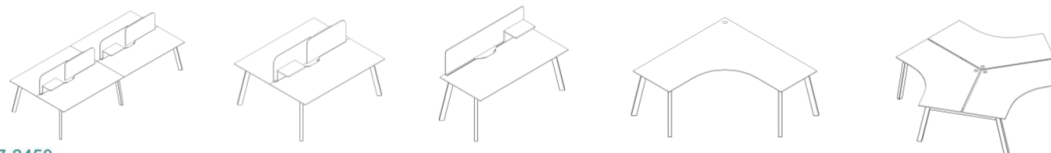

Custom Designs

Made in NZ to your design

Options

- In desk cable management box (as pictured to the right)

Board Room Table

Meeting Table

Sizing

- Coffee table
 - 450mmDiameter x 400mmHigh
- Board Room table
 - 2400mmLong x 1200mmDeep
- Meeting tables
 - 900mmDiameter x 720mmHigh
 - 1200mmDiameter x 720mmHigh
- Collab table
 - 2000mmLong x 1000mmWide x 1050mmHigh
- Bar Leaner
 - 1800mmLong x 800mmDeep x 1050mmHigh

Bar Leaner

Collab Table

Coffee Table

Other Configurations

Also in this collection

- Coffee table
- Desking
- Back to back pods
- Boardroom tables
- Collab table

Ash frame

- Solid 120x40mm
- Levelling glides
- Steel bracing on top underside