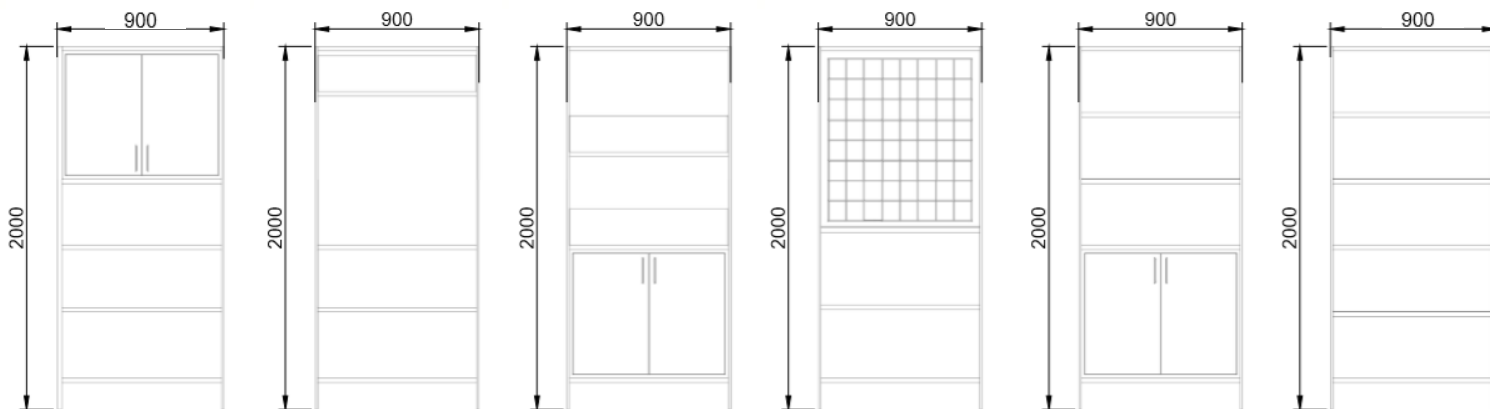

Mekano

Shelving System

Mekano Shelving Systems

Manufactured from 25mm square powder coated steel rods, and with a variety of configuration options from planter boxes to cupboards, this fixture is not only functional, but aesthetically pleasing. The Mekano system is durably built and designed to perfection to ensure it fits your space. The Mekano system is the perfect backdrop to your reception or kitchen area and can also be used for area definition between two different zones in your fit out. Bring the outdoors inside with this urban natural look, of woodgrain and steel mixed with a splash of nature. Tell us your size requirements, and we can manufacture to suit your space.

- Stained Lacquer
- Natural Plywood
- Steel

Height

- Standard 2000mm High
- Customisable to suit your requirements

Depth

- 205mm Wide floor mounted
- 350mm Wide with plywood planter base

Application

Feature walls and office décor, storage space, overhead cupboards in kitchen areas and area definition between two spaces in an open plan fit out.