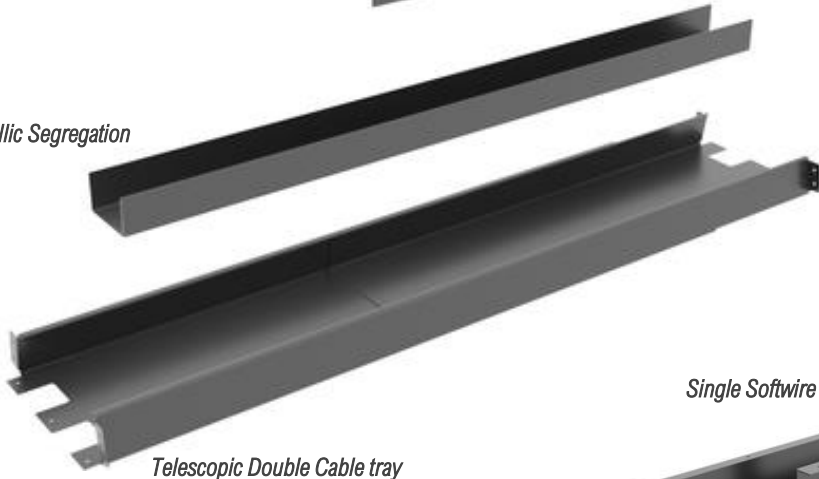

Soft Wiring

Cable Management

Cable Management systems

The Profile CWS Soft wiring is a quick and easy solution to all your IT needs. This modular system is perfect for maintaining flexibility in your office, easily add, remove or swap out desks as you need to. The 5 General Power Outlets(GPO) means that there are enough points to service all your requirements. Sold as starter and trailers; enables them to be daisy chained together using appliance connections. You won't lose one of your 5 three pin outlets connecting them together. Our soft wiring systems are suited to all types of configurations from desks and workstations to PODs and board room tables. Both Cable trays are designed to suit all our Profile desking ranges and allow for a wide range of configurations

Double Softwire Mount

Metallic Segregation

Telescopic Double Cable tray

Single Softwire Mount

Folded Steel Single Cable tray

Features

- Metallic segregation for separating power and data leads in the same tray
- Double or Single Soft wire mount options
- Telescopic Cable Tray for back to back pods for ease of adjustment
- Durable Powder coated steel surface
- Available in Black, White or Silver colors
- Easy Clean Surface

5 GPO Starter

Board Room Table Module

5 GPO Trailer

Desk Top Proximity Charger

Features

- 10 amp overload protection on starter power rail
- Easily modular daisy chain system for PODs or lines of desks
- Wireless proximity charging
- Cable trays to suit
- Easy clean plastic surface,

GST Connection

Sizes

- 5 GPO Starter, 385mm Long x 55mm Wide x 45mm High
- 5 GPO Trailer, 345mm Long x 55mm Wide x 45mm High
- Board room module, 345mm Long x 55mm Wide x 45mm High
- Proximity charger, 105mm Diameter x 85mm High