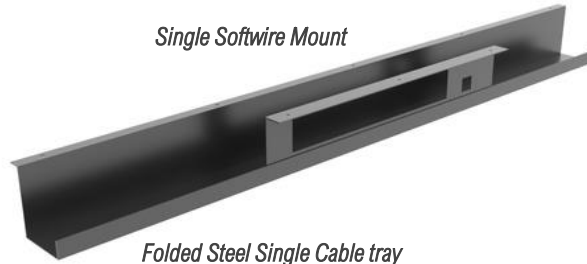

Soft Wiring

Cable Management

Cable Management systems

The Profile CWS Soft wiring is a quick and easy solution to all your IT needs. This modular system is perfect for maintaining flexibility in your office, easily add, remove or swap out desks as you need to. The 5 General Power Outlets(GPO) means that there are enough points to service all your requirements. Sold as starter and trailers; enables them to be daisy chained together using appliance connections. You won't lose one of your 5 three pin outlets connecting them together. Our soft wiring systems are suited to all types of configurations from desks and workstations to PODs and board room tables. Both Cable trays are designed to suit all our Profile desking ranges and allow for a wide range of configurations

Double Softwire Mount

Metallic Segregation

Telescopic Double Cable tray

Single Softwire Mount

Folded Steel Single Cable tray

Features

- Metallic segregation for separating power and data leads in the same tray
- Double or Single Soft wire mount options
- Telescopic Cable Tray for back to back pods for ease of adjustment
- Durable Powder coated steel surface
- Available in Black, White or Silver colors
- Easy Clean Surface

5 GPO Starter

Board Room Table Module

5 GPO Trailer

Desk Top Proximity Charger

Features

- 10 amp overload protection on starter power rail
- Easily modular daisy chain system for PODs or lines of desks
- Wireless proximity charging
- Cable trays to suit
- Easy clean plastic surface,

GST Connection

Sizes

- 5 GPO Starter, 385mm Long x 55mm Wide x 45mm High
- 5 GPO Trailer, 345mm Long x 55mm Wide x 45mm High
- Board room module, 345mm Long x 55mm Wide x 45mm High
- Proximity charger, 105mm Diameter x 85mm High