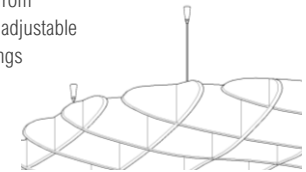

Rhythm Cloud

Sizing

Rhythm

- 1800mm Long x 900mm Wide
- 2400mm Long x 1200mm Wide

Globe

- 1400mm Diameter x 330mm High

E- Panel Colors

Ice-White	Blueberry
Alabaster	Mantis Green
Desert	Pistachio
Trojan	Bulls-Eye
Foundry	Blaze
Blackout	Ochre

Fixing systems

- Suspended from ceiling With adjustable pendant fittings

Fixing systems

- Suspended from ceiling With adjustable pendant fittings