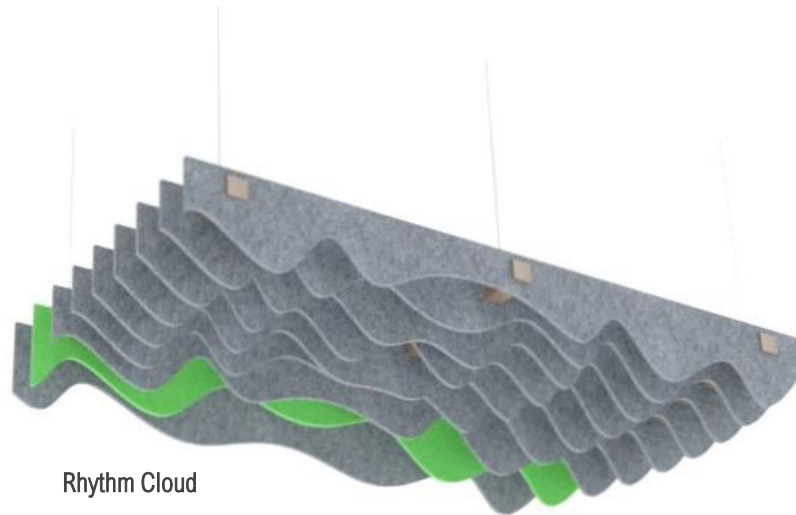

Stratus Acoustic Clouds.

Manufactured from 12mm E-Panel, with a 0.4NRC sound absorption rating, minimizing noise and distraction the office, while maintaining a sense of light and openness. This fixture quietens your office reverberations, while adding serenity and beauty as well.

Features

- Blades made from 12mm 100% Non woven Polyester PET Fibre
- 0.4 NRC Rating
- Solid ash timber Dowels on the Rhythm Cloud
- Available in 12 popular colours
- Moisture and stain resistant

Globe Cloud

Rhythm Cloud

Sizing

Rhythm

- 1800mm Long x 900mm Wide
- 2400mm Long x 1200mm Wide

Globe

- 1400mm Diameter x 330mm High

E- Panel Colors

Ice-White	Blueberry
Alabaster	Mantis Green
Desert	Pistachio
Trojan	Bulls-Eye
Foundry	Blaze
Blackout	Ochre